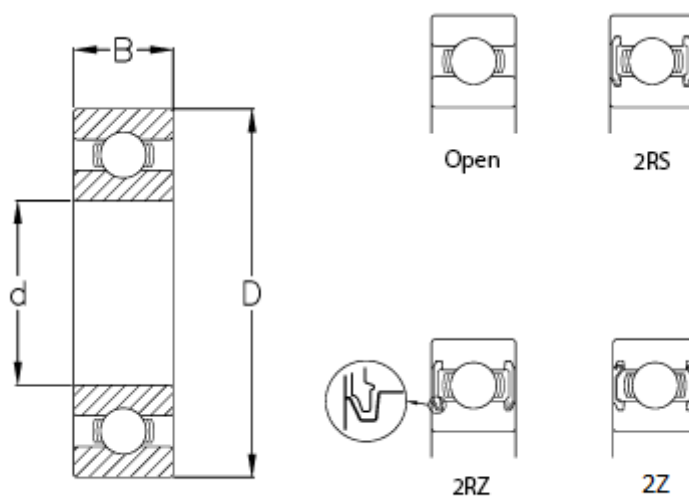

Data Sheet

Article number: 57960106502302

Description: CeramicSpeed hybrid bearing Insulate sealed
6213-CSB.C3

Measures

B	= 23
Ball grade	= 5
C (KN)	= 58.5
C0	= 40.5
d	= 65
D	= 120
Max rpm.	= 8500
Type	= 6213